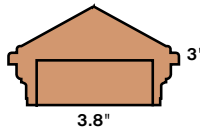

Post Caps

Pyramid