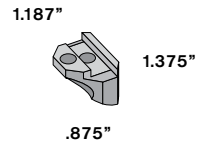

Railing Support Bracket