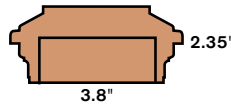

Trex® Product Dimensions

DECKING & DOCKS

FASCIA, RISERS & TRIM

LANDSCAPE EDGING & TIMBERS

RAILING COMPONENTS

Trex Traditional & Designer Series Railing™

Flat Top

Trex Artisan Series Railing™