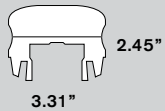

Artisan Handrail