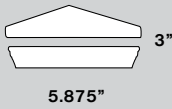

Artisan Post Cap