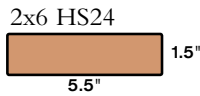

Trex® Product Dimensions

DECKING & DOCKS