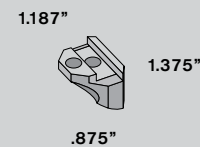

Railing Support Bracket